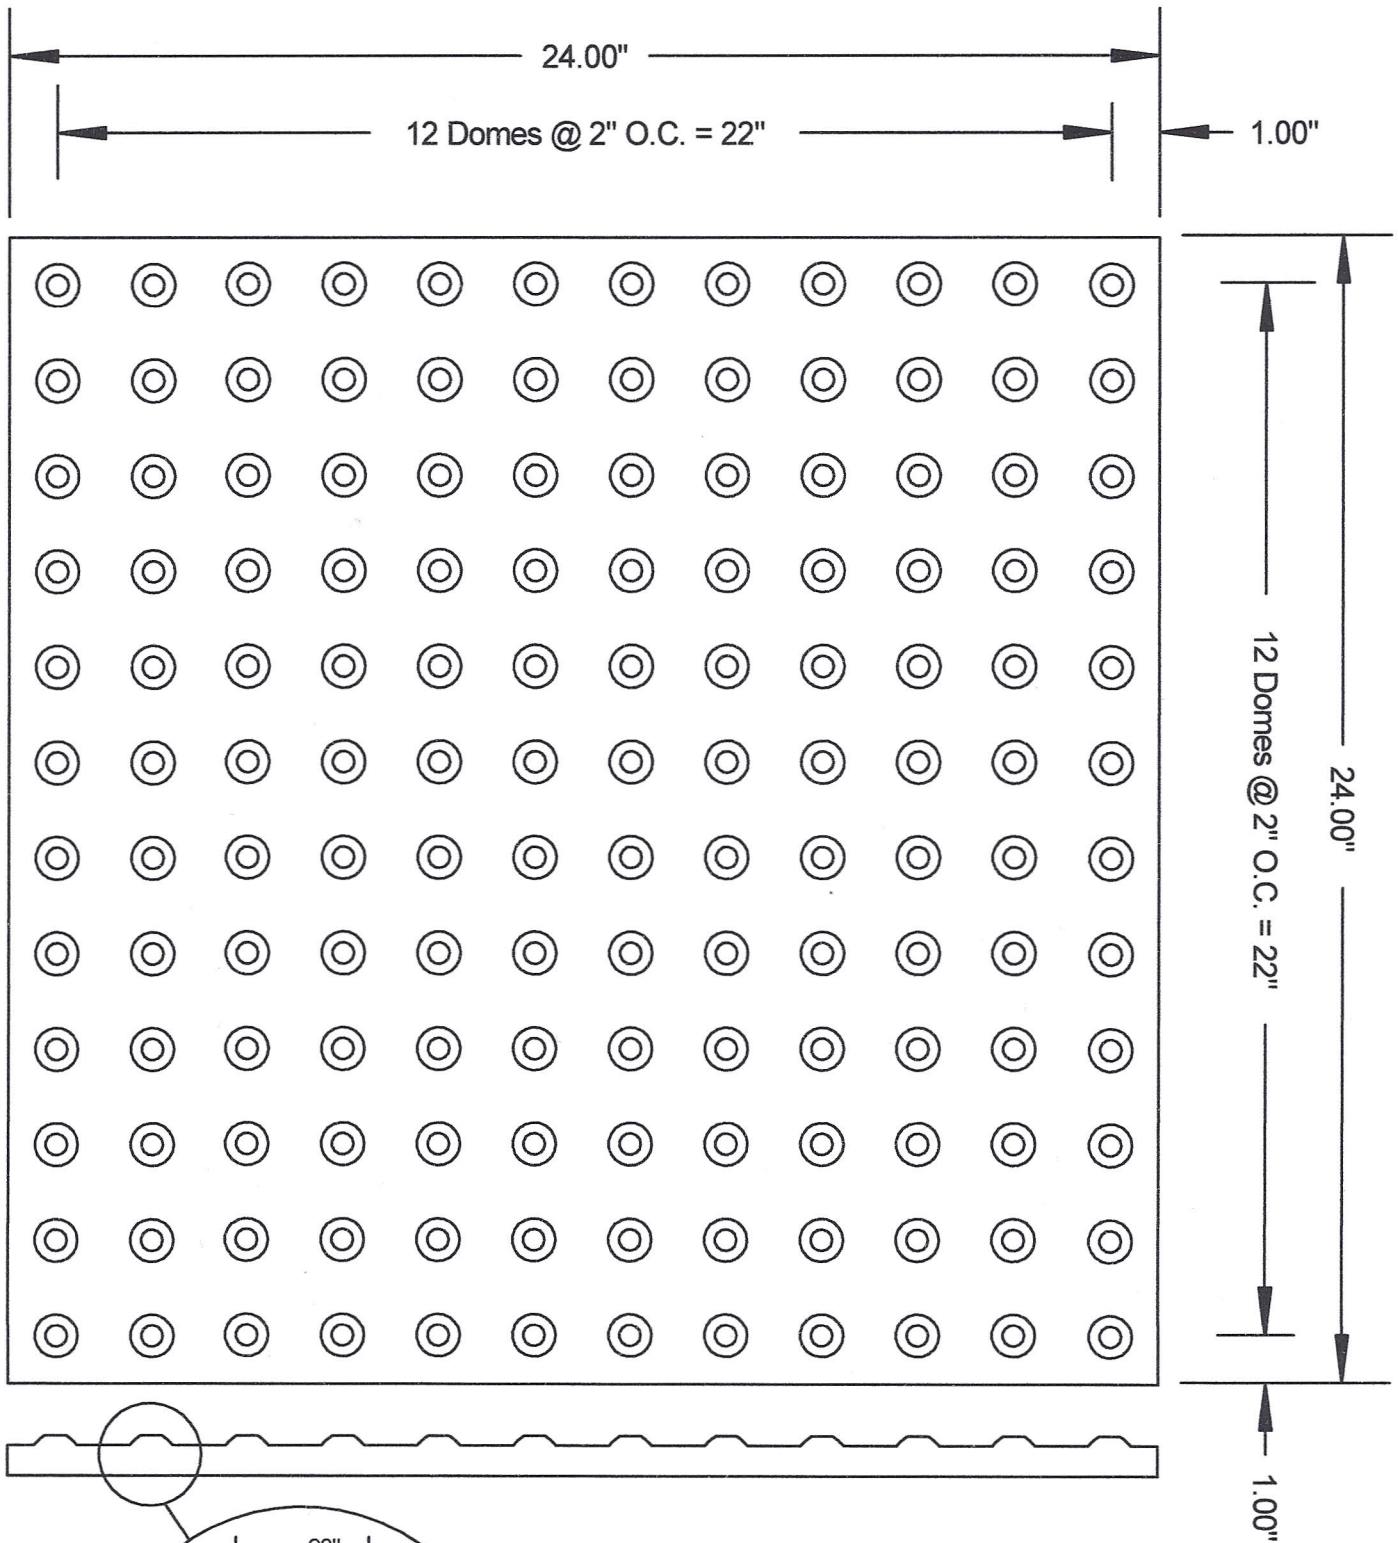

2'X2' WET SET TILE

Advanced
Surface Systems

www.SureDome.com
Detectable warning devices