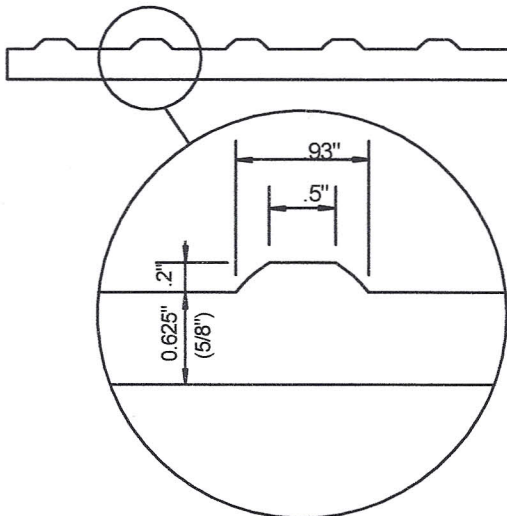

2'X2' WET SET TILE

Advanced
Surface Systems

www.SureDome.com
Detectable warning devices