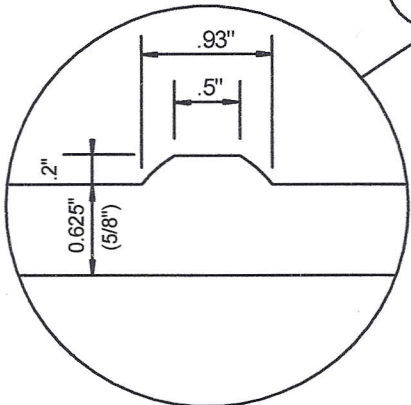

# 1'X2' WET SET TILE

**Advanced**  
Surface Systems

[www.SureDome.com](http://www.SureDome.com)  
Detectable warning devices