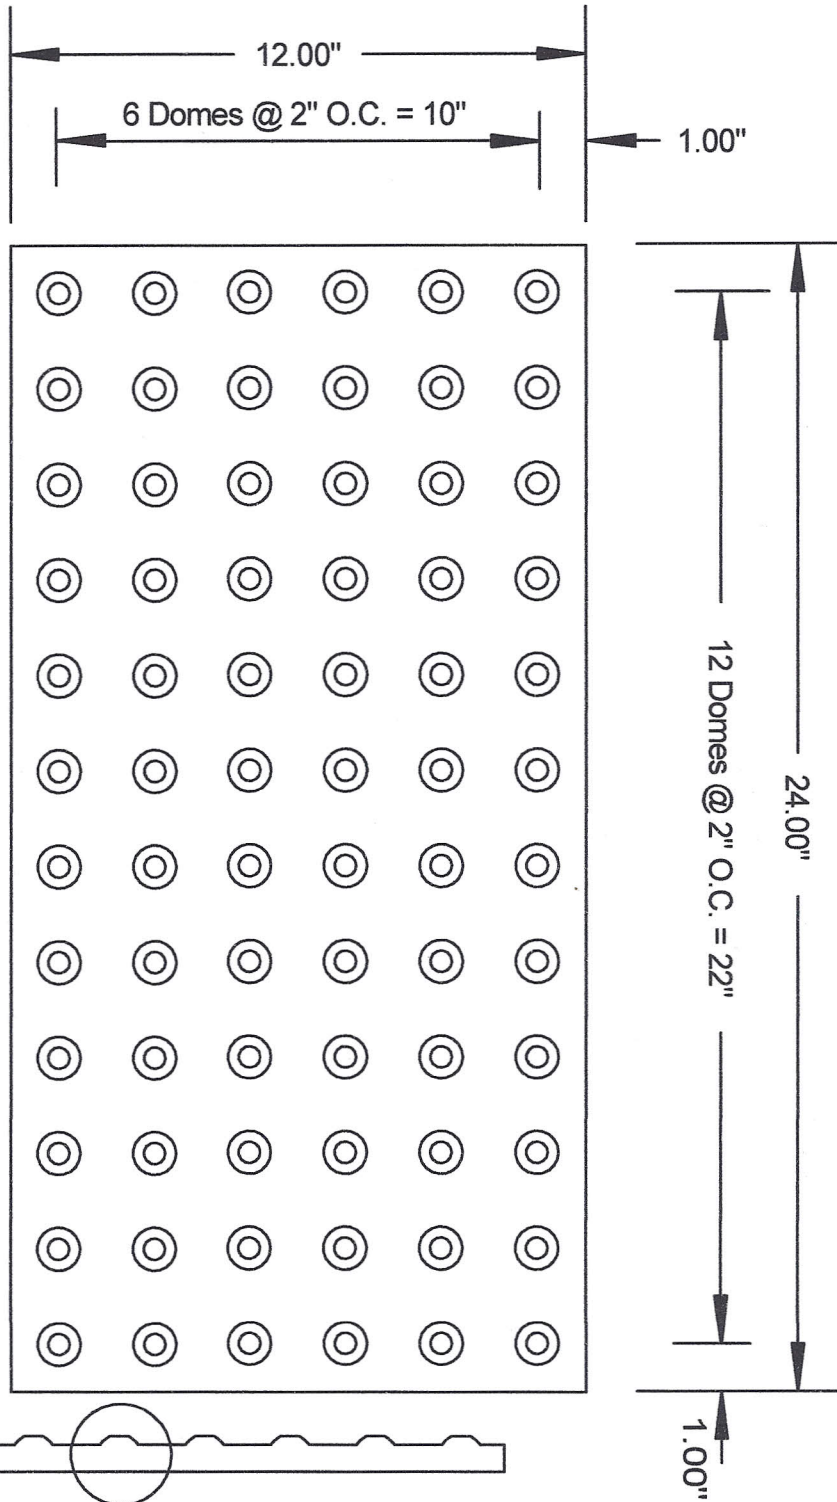

# 1'X2' WET SET TILE

**Advanced**  
Surface Systems

[www.SureDome.com](http://www.SureDome.com)  
Detectable warning devices