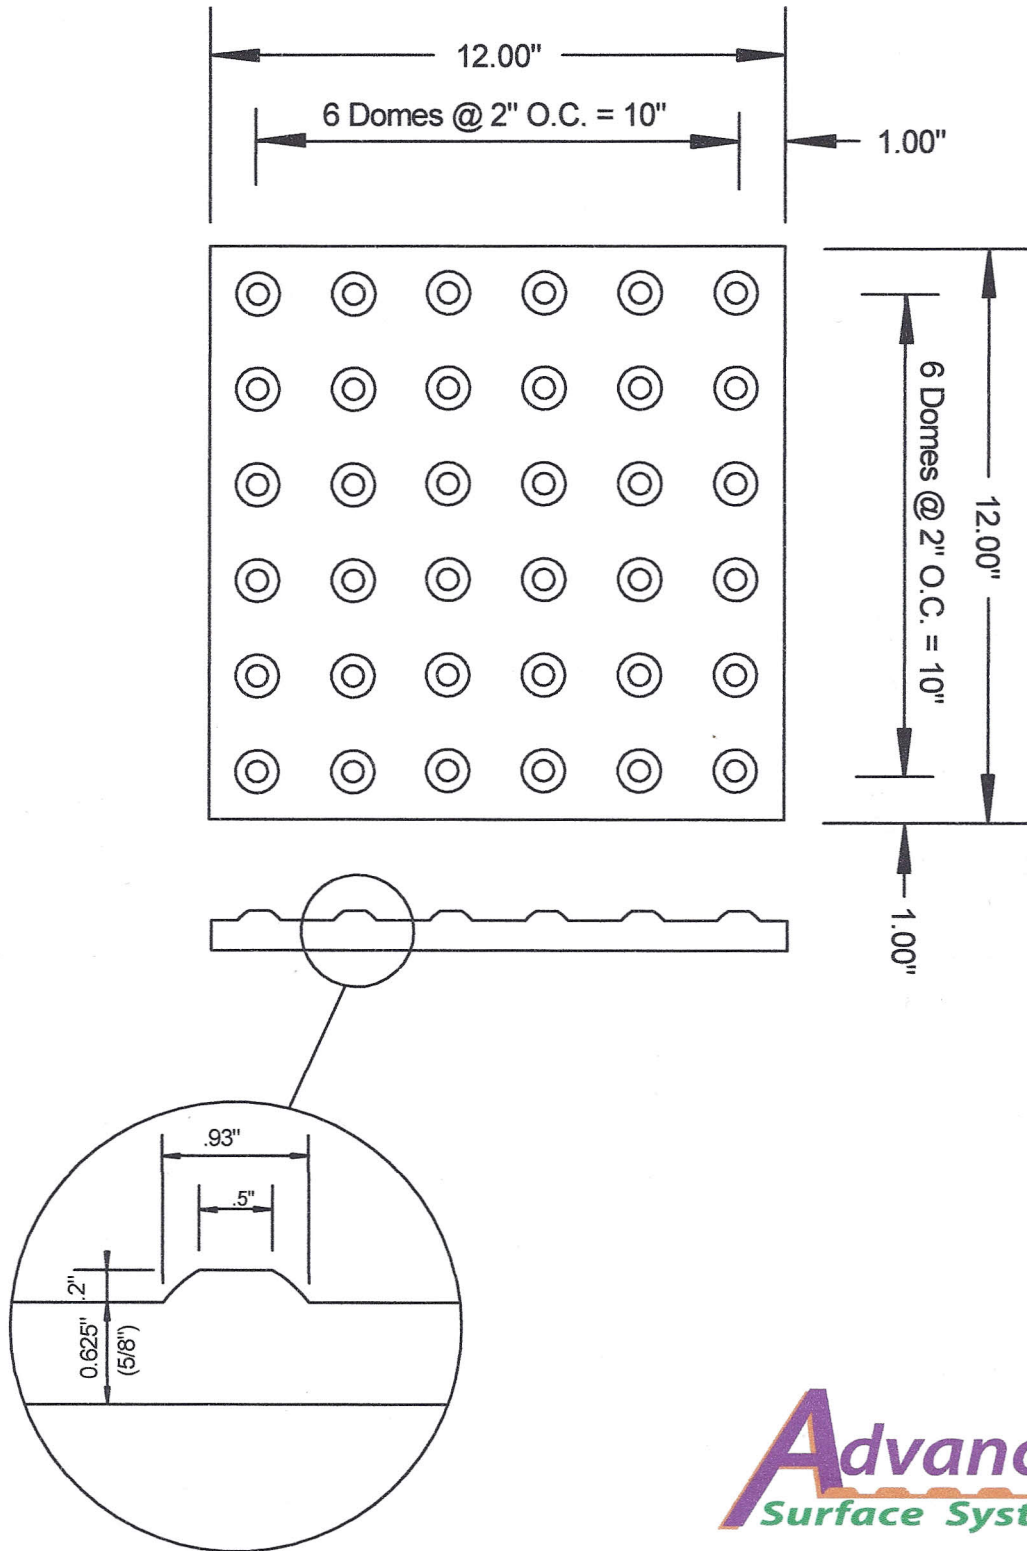

# 1'X1' WET SET TILE

**Advanced**  
Surface Systems

www.SureDome.com  
Detectable warning devices